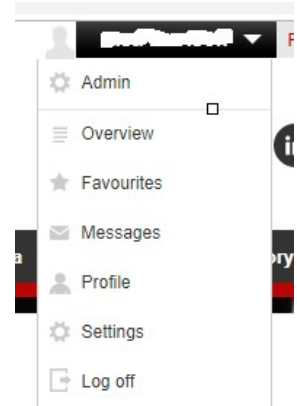

## UPLOADING PLAYER PHOTO

- Once logged into your account/profile click on or select OVERVIEW tab on left hand menu

- Click on the following which is just beside you name in red text

- Now click on **Profile**

- You will then be prompted to **CHOOSE FILE**

Profile

Profile image (max filesize: 4 MB):  No file chosen

- From your computer files choose which file and then

click **SUBMIT**

Your photo should now appear.

If you need to return to the main menu, go to the drop down menu in top right can corner